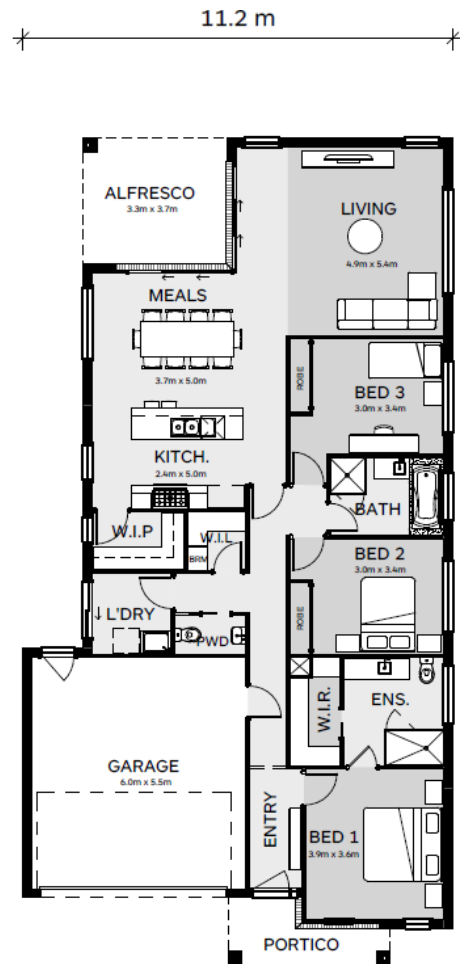

HAMLAN

Contact your
new home
consultant **today**

Cara Oliver
cara@hamlan.com.au
0488011777

hamlan.com.au

Local Builders. Local Suppliers. Local People.

Images are for illustrative purposes only and may not represent the final product. Prices are based on availability and price of land. Hamlan Homes reserves the right to alter any price or substitute any home without prior notice. All house and land packages are subject to developers final approval. Speak to a new home consultant for more information. www.hamlan.com.au Images are for illustrative purposes only and may not represent the final product. Prices are based on availability and price of land. Hamlan Homes reserves the right to alter any price or substitute any home without prior notice. Speak to a new home consultant for more information. www.hamlan.com.au