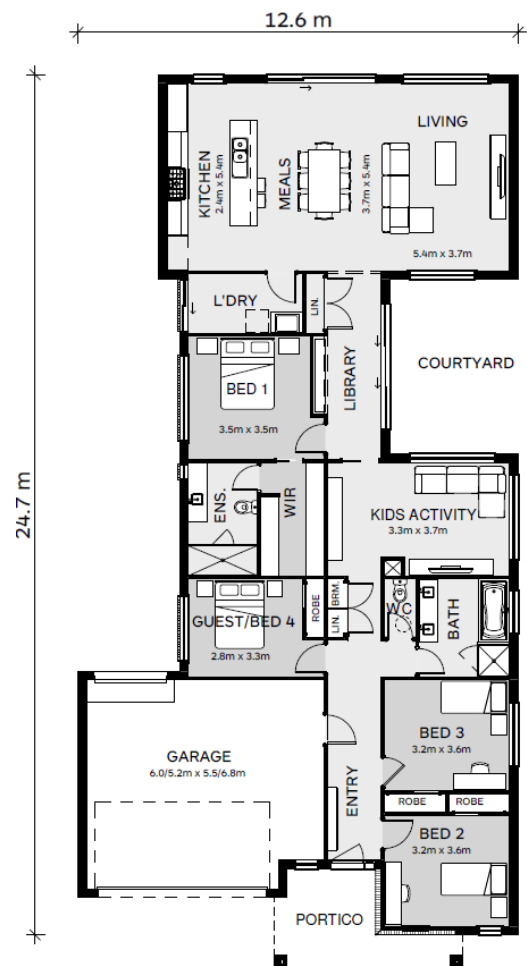

HAMLAN

Contact your
new home
consultant **today**

Cara Oliver
cara@hamlan.com.au
0488011777

hamlan.com.au

Local Builders. Local Suppliers. Local People.

Images are for illustrative purposes only and may not represent the final product. Prices are based on availability and price of land. Hamlan Homes reserves the right to alter any price or substitute any home without prior notice. All house and land packages are subject to developers final approval. Speak to a new home consultant for more information. www.hamlan.com.au Images are for illustrative purposes only and may not represent the final product. Prices are based on availability and price of land. Hamlan Homes reserves the right to alter any price or substitute any home without prior notice. Speak to a new home consultant for more information. www.hamlan.com.au