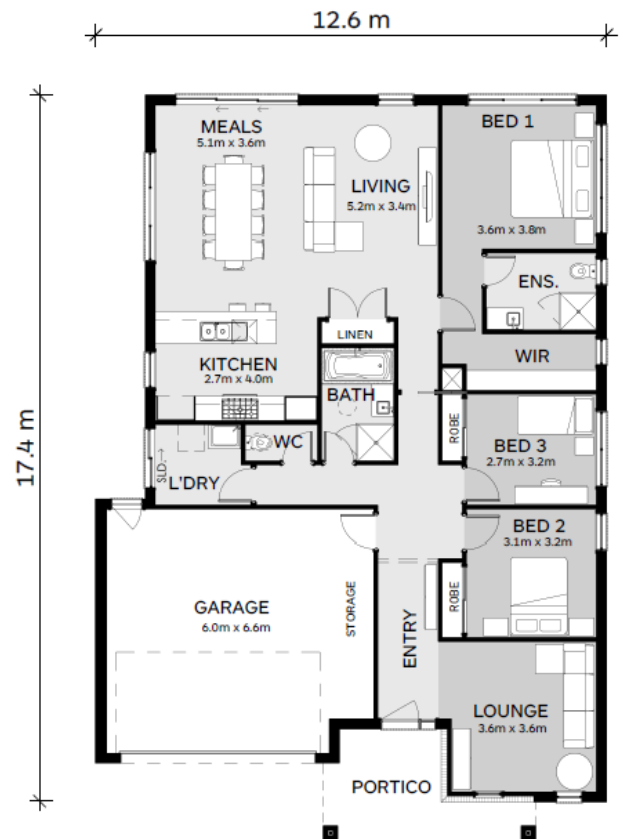

# Carisbrook206

Stellar

Lot 33  
Winter Valley, Ballarat

3 2 2

House Size:  
**22.2SQ**  
Lot Size:  
**420m<sup>2</sup>**

Package Price:

# \$488,370

It's all included

- \_\_\_\_\_ Tesla Solar & Battery
- \_\_\_\_\_ Double Glazed Windows
- \_\_\_\_\_ Colorbond Steel Roof
- \_\_\_\_\_ Site Cost Allowance
- \_\_\_\_\_ Developer Requirements